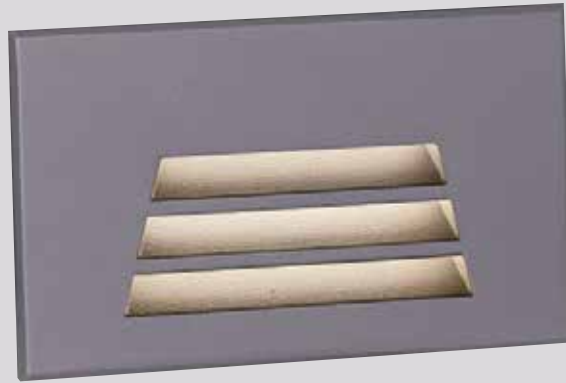

Led Recessed Wall Light TALIS

sanded dark grey | silver resistant grey | sanded black

12# Die-casting grey powder coated aluminum
T=60-80um Adhesion of ISO class 1/ASTM class 4B

Mounting sleeve 091#

331 118

LED Power	Colour Temp	Luminous
24V - 5,5W	2000K	58 lm
120/240V - 7W	3000K	45,6 lm
	6000K	

LIGHT DISTRIBUTION