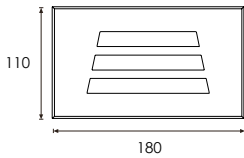

Led Recessed Wall Light TALIS

sanded dark grey | silver resistant grey | sanded black

12# Die-casting grey powder coated aluminum
T=60-80um Adhesion of ISO class 1/ASTM class 4B

Mounting sleeve 091#

331 118

LED Power	Colour Temp	Luminous
24V - 5,5W	2000K	58 lm
120/240V - 7W	3000K	45,6 lm
	6000K	

LIGHT DISTRIBUTION