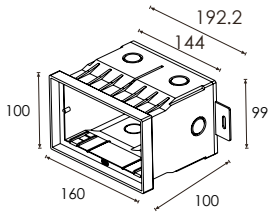

Led Recessed Wall Light TALIS

sanded dark grey | silver resistant grey | sanded black

12# Die-casting grey powder coated aluminum
T=60-80um Adhesion of ISO class 1/ASTM class 4B

Mounting sleeve 091#

331 118